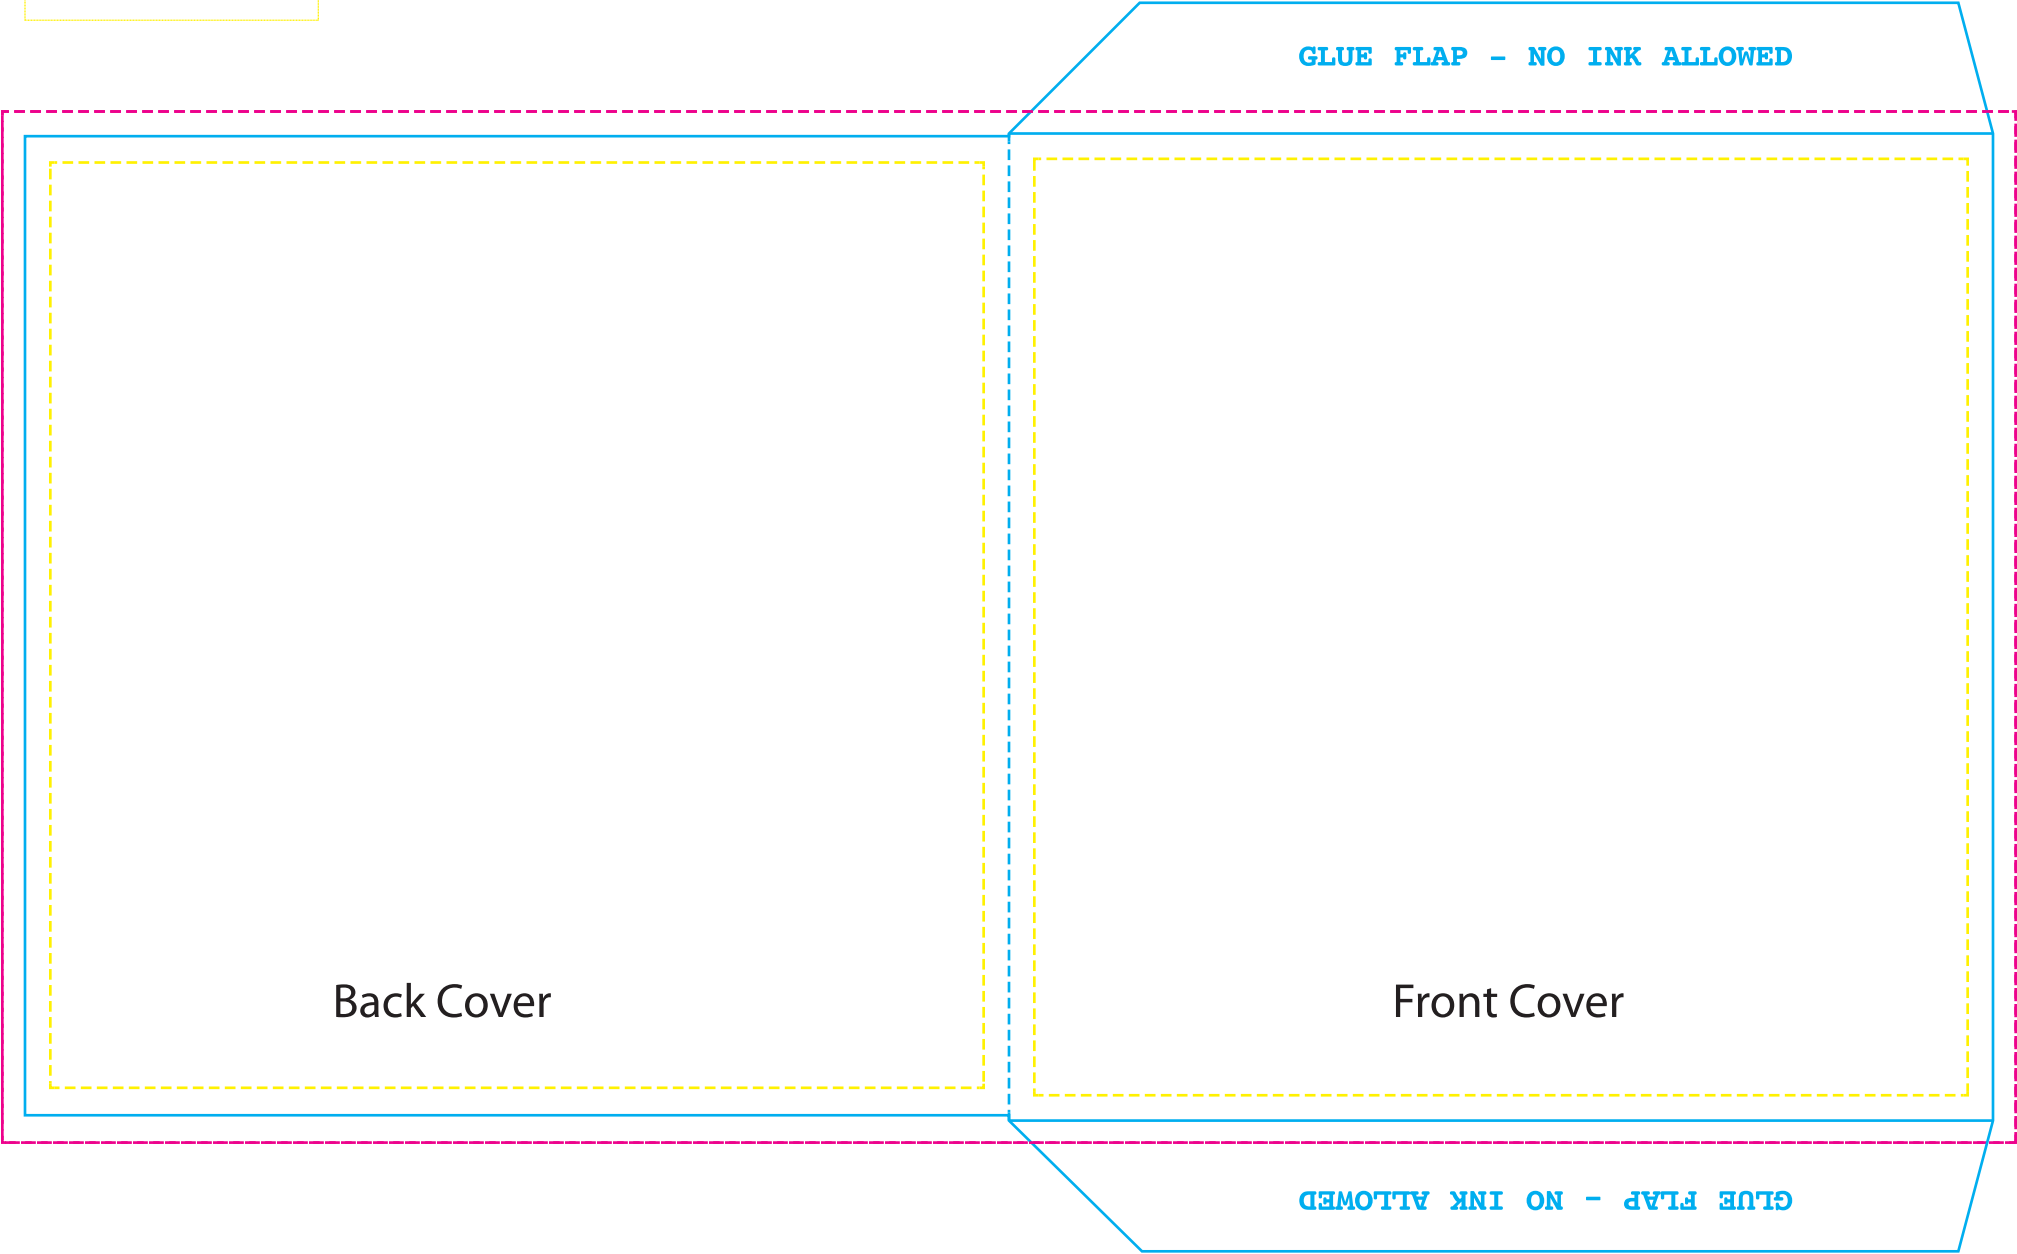

Bleed Area - Design All Background Images To This Area

Die Cut Area - We Cut This Shape Out

Safe Area - Keep All Text Inside Here

Back Cover

Front Cover

GLUE FLAP - NO INK ALLOWED

GLUE FLAP - NO INK ALLOWED